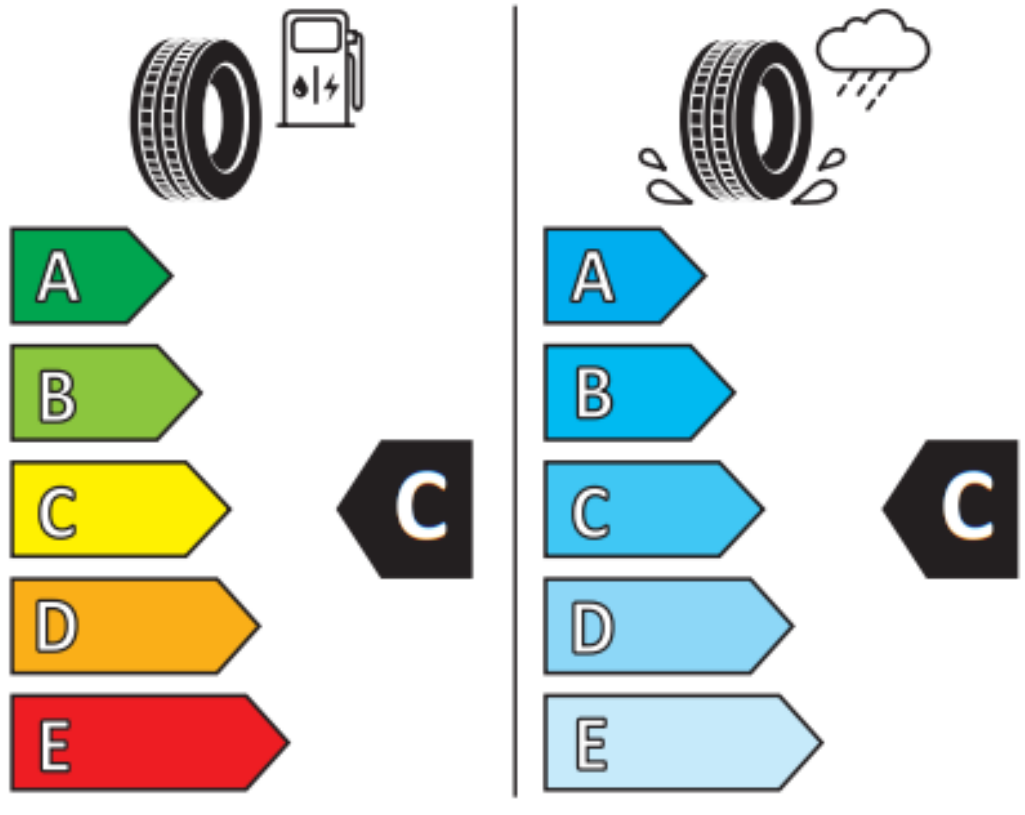

PRIME A/S

205/65

R15

94V

MADE IN CHINA

ENERG

ROADMARCH

2ERM428

205/65R15 94 V

C1

2020/740